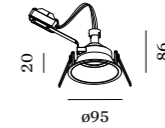

DEEP IP44

CEILING RECESSED

1.0 LED

LED 7/10W | 350/500mA | 18Vf
COB 3-step | excl. power supply
aluminium powder coated

0.32kg | IP44 | 0.3° | 36°

90

wire springs 86-89 4-25

CODE	
112661W_	112661B_