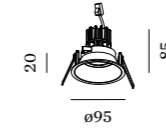

DEEP IP44

CEILING RECESSED

1.0 LED

LED 7/10W | 350/500mA | 18Vf
COB 3-step | excl. power supply
aluminium powder coated

0.32kg | IP44 | 0.3° | 36°

90

wire springs 86-89 4-25

CODE	
112661W_	112661B_