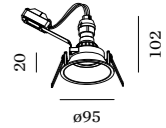

DEEP IP44

CEILING RECESSED

1.0 LED

LED 7/10W | 350/500mA | 18Vf
COB 3-step | excl. power supply
aluminium powder coated

0.32kg | IP44 | 0.3° | 36°

90

wire springs 86-89 4-25

CODE	
112661W_	112661B_